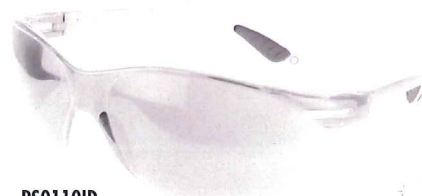

NOW IN STOCK!

RAD-APOCALYPSE™

Soft, Rubber Temples and Nosepiece
Includes Neck Cord

AP4-21
\$5.99/ea

AP1-10
\$3.07/ea

AP1-20
\$3.40/ea

RAD-SEQUEL™

Soft, Rubber Tipped Temples and Nosepiece
Lightweight Design with Polycarbonate Lens

RS1-20
\$1.80/ea

RS1-10
\$1.62/ea

MIRAGE™

Dual, Wraparound 9.75 Base Polycarbonate Lens
Sleek, Lightweight Design

\$1.25/ea

MR0110ID

PASSAGE™

Rubber Temple Pads
Lightweight, Flexible Temples

PS0110ID
\$1.32/ea

PS0120ID
\$1.49/ea

NOW IN STOCK!

Deviator

FP80 - Uncorded - 200 Box / 2000 Case **\$23.34/bx**
FP81 - Corded - 100 Box / 1000 Case **\$24.00/bx**

RAD BAND 2

BANDED HEARING PROTECTION

RB2100

- Pillowed Brow Pad
- Nylon Crown Strap Suspensions
- Vertical Height Adjustment
- Quick Ratchet Adjustment System
- High Density Polyethylene Construction

RWG13

FOAM NITRILE DIPPED

- 15 Ga Gray Nylon Shell
- Foam Nitrile Palm Dip
- Tested to EN 388:2003