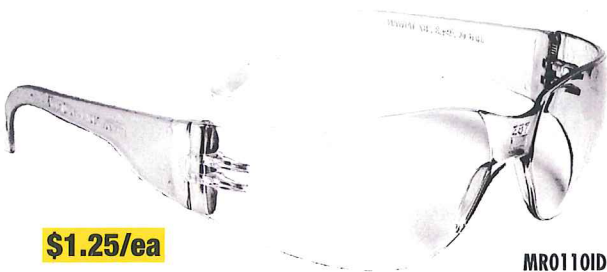

NOW IN STOCK!

RAD-APOCALYPSE™

Soft, Rubber Temples and Nosepiece
Includes Neck Cord

AP4-21
\$5.99/ea

AP1-10
\$3.07/ea

AP1-20
\$3.40/ea

RAD-SEQUEL™

Soft, Rubber Tipped Temples and Nosepiece
Lightweight Design with Polycarbonate Lens

RS1-20
\$1.80/ea

RS1-10
\$1.62/ea

MIRAGE™

Dual, Wraparound 9.75 Base Polycarbonate Lens
Sleek, Lightweight Design

\$1.25/ea

MR0110ID

PASSAGE™

Rubber Temple Pads
Lightweight, Flexible Temples

PS0110ID
\$1.32/ea

PS0120ID
\$1.49/ea

NOW IN STOCK!

Deviator

FP80 - Uncorded - 200 Box / 2000 Case **\$23.34/bx**
FP81 - Corded - 100 Box / 1000 Case **\$24.00/bx**

RAD BAND 2

BANDED HEARING PROTECTION

RB2100

- Pillowed Brow Pad
- Nylon Crown Strap Suspensions
- Vertical Height Adjustment
- Quick Ratchet Adjustment System
- High Density Polyethylene Construction

RWG13

FOAM NITRILE DIPPED

- 15 Ga Gray Nylon Shell
- Foam Nitrile Palm Dip
- Tested to EN 388:2003