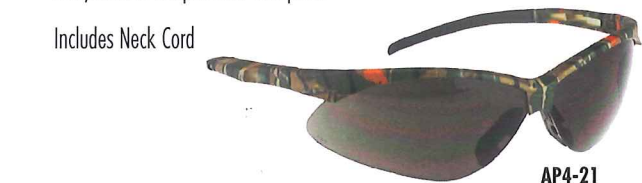

NOW IN STOCK!

RAD-APOCALYPSE™

Soft, Rubber Temples and Nosepiece
Includes Neck Cord

AP4-21
\$5.99/ea

AP1-10
\$3.07/ea

AP1-20
\$3.40/ea

RAD-SEQUEL™

Soft, Rubber Tipped Temples and Nosepiece
Lightweight Design with Polycarbonate Lens

RS1-20
\$1.80/ea

RS1-10
\$1.62/ea

MIRAGE™

Dual, Wraparound 9.75 Base Polycarbonate Lens
Sleek, Lightweight Design

\$1.25/ea

MR0110ID

PASSAGE™

Rubber Temple Pads
Lightweight, Flexible Temples